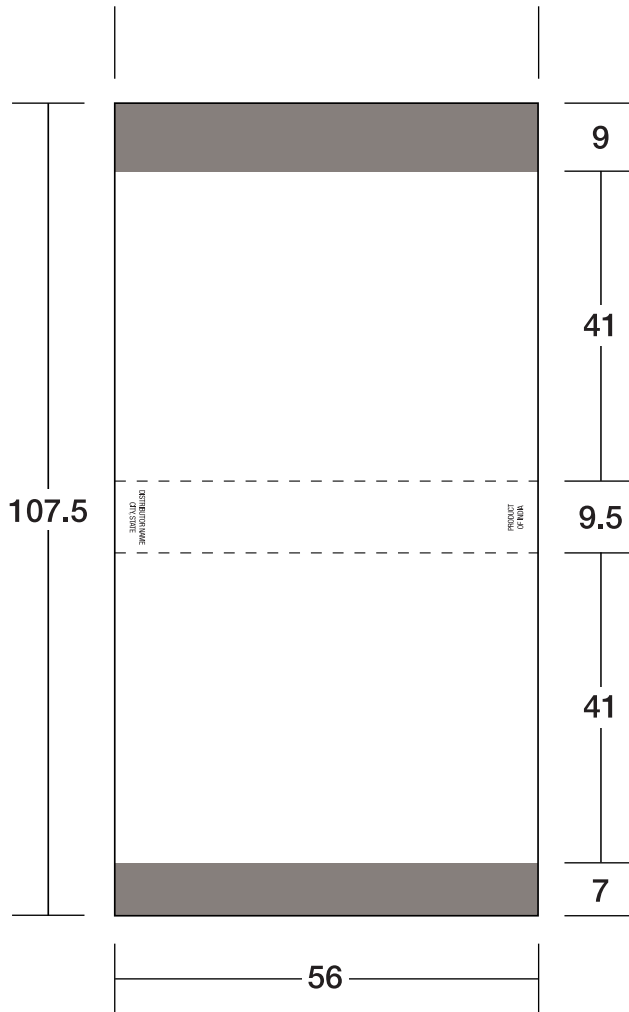

Item # 1023
Capri Matchbox
All measurements are in millimeters

Art Guidelines

- Digital artwork must be Macintosh compatible.
- Spot color jobs must be supplied as Adobe Illustrator files with all fonts converted to outlines & Pantone colors specified.
- 4/color process jobs must be Photoshop compatible and supplied as a CMYK TIFF, EPS or JPEG file at 300 ppi.
- One-color jobs must be supplied as Illustrator files or Photoshop compatible grayscale images at 300 ppi.
- RGB colors, GIF files and other applications are not acceptable.