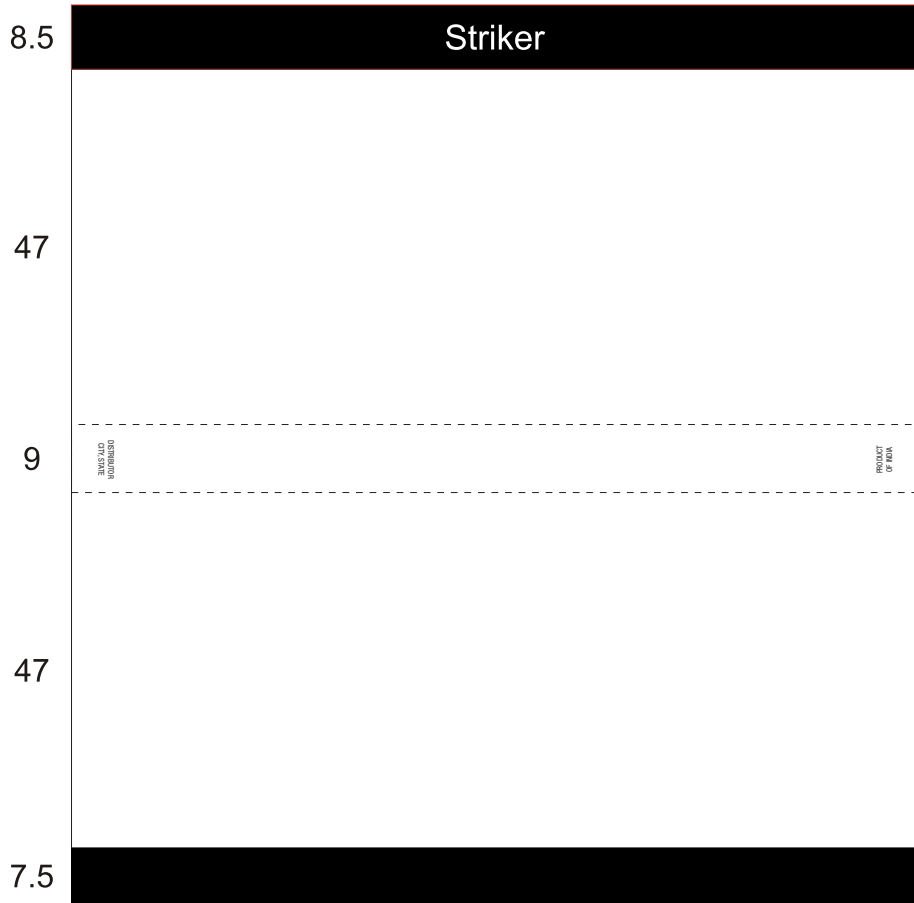

# Item # 1026-4L/BX-5-4L

## Riviera Matchbox

All measurements are in millimeters