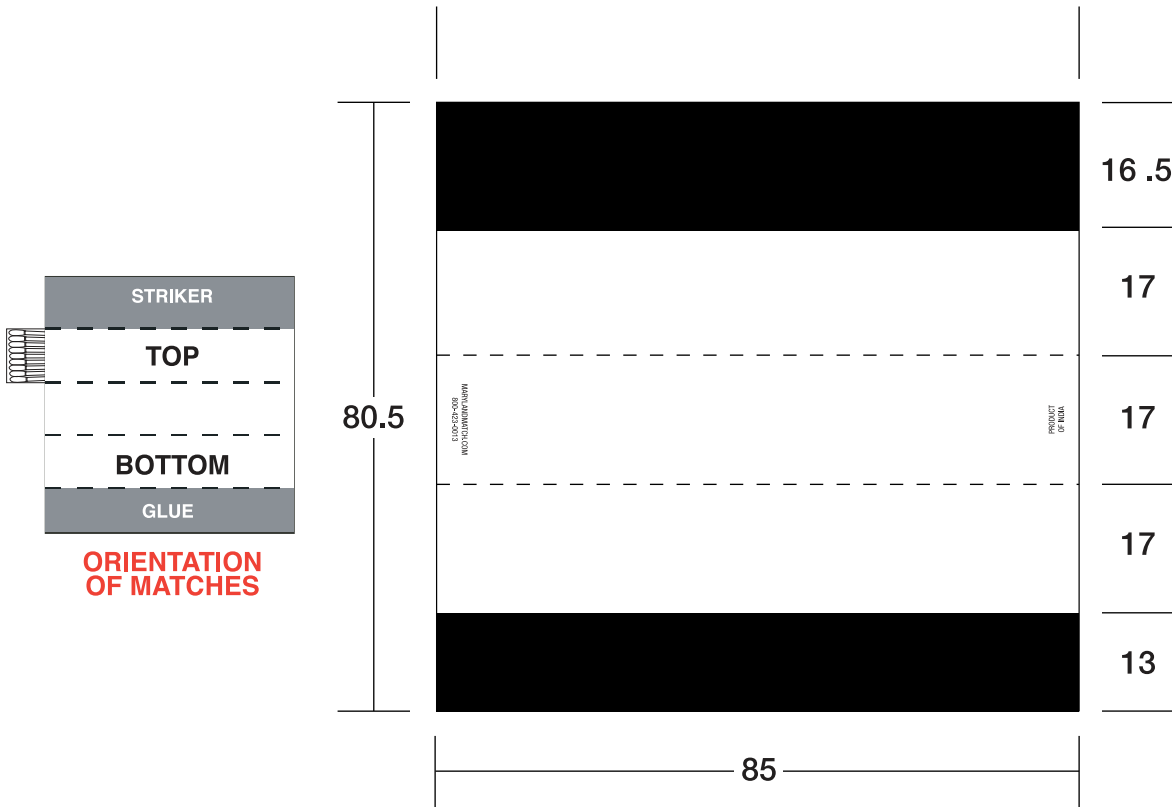

Item # 1010-3L/BX-13
Lipstick Candle Matches
 All measurements are in millimeters

- ### Art Guidelines
- Digital artwork must be Macintosh compatible.
 - Spot color jobs must be supplied as Adobe Illustrator files with all fonts converted to outlines & Pantone colors specified.
 - 4/color process jobs must be Photoshop compatible and supplied as a CMYK TIFF, EPS or JPEG file at 300 ppi.
 - One-color jobs must be supplied as Illustrator files or Photoshop compatible grayscale images at 300 ppi.
 - RGB colors, GIF files and other applications are not acceptable.