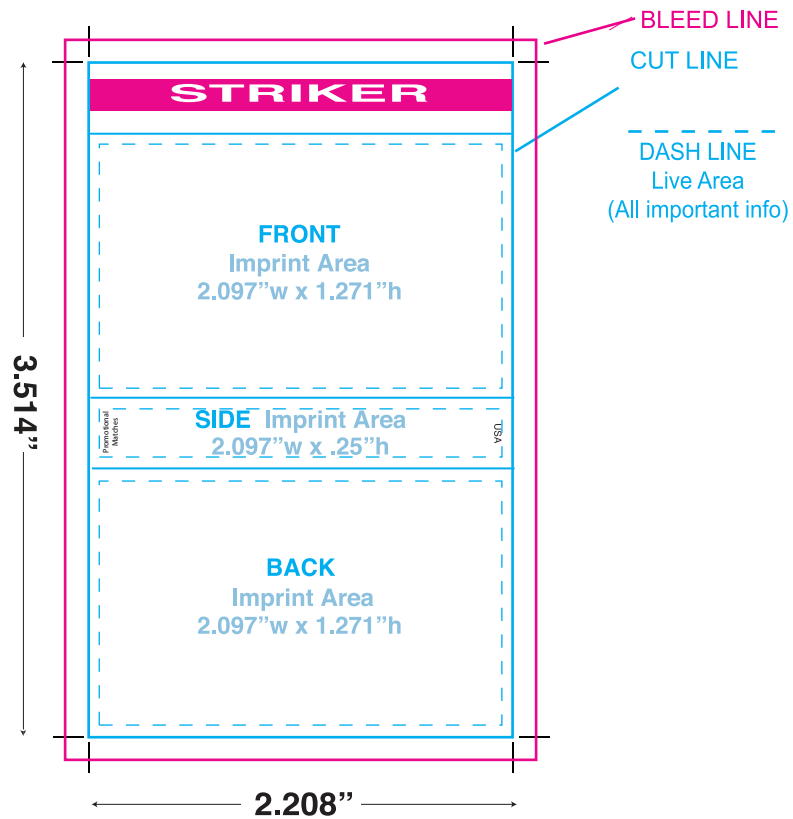

Euro (BX3) Box Match

Helpful Hints

- Please build design on top of template.
- Template must be locked and in separate layer than artwork.
- Any design with a colored background other than plain white must measure to pink "bleed line" established in template
- All Important info (Logo or Text) must be within dashed line areas (Live Area)