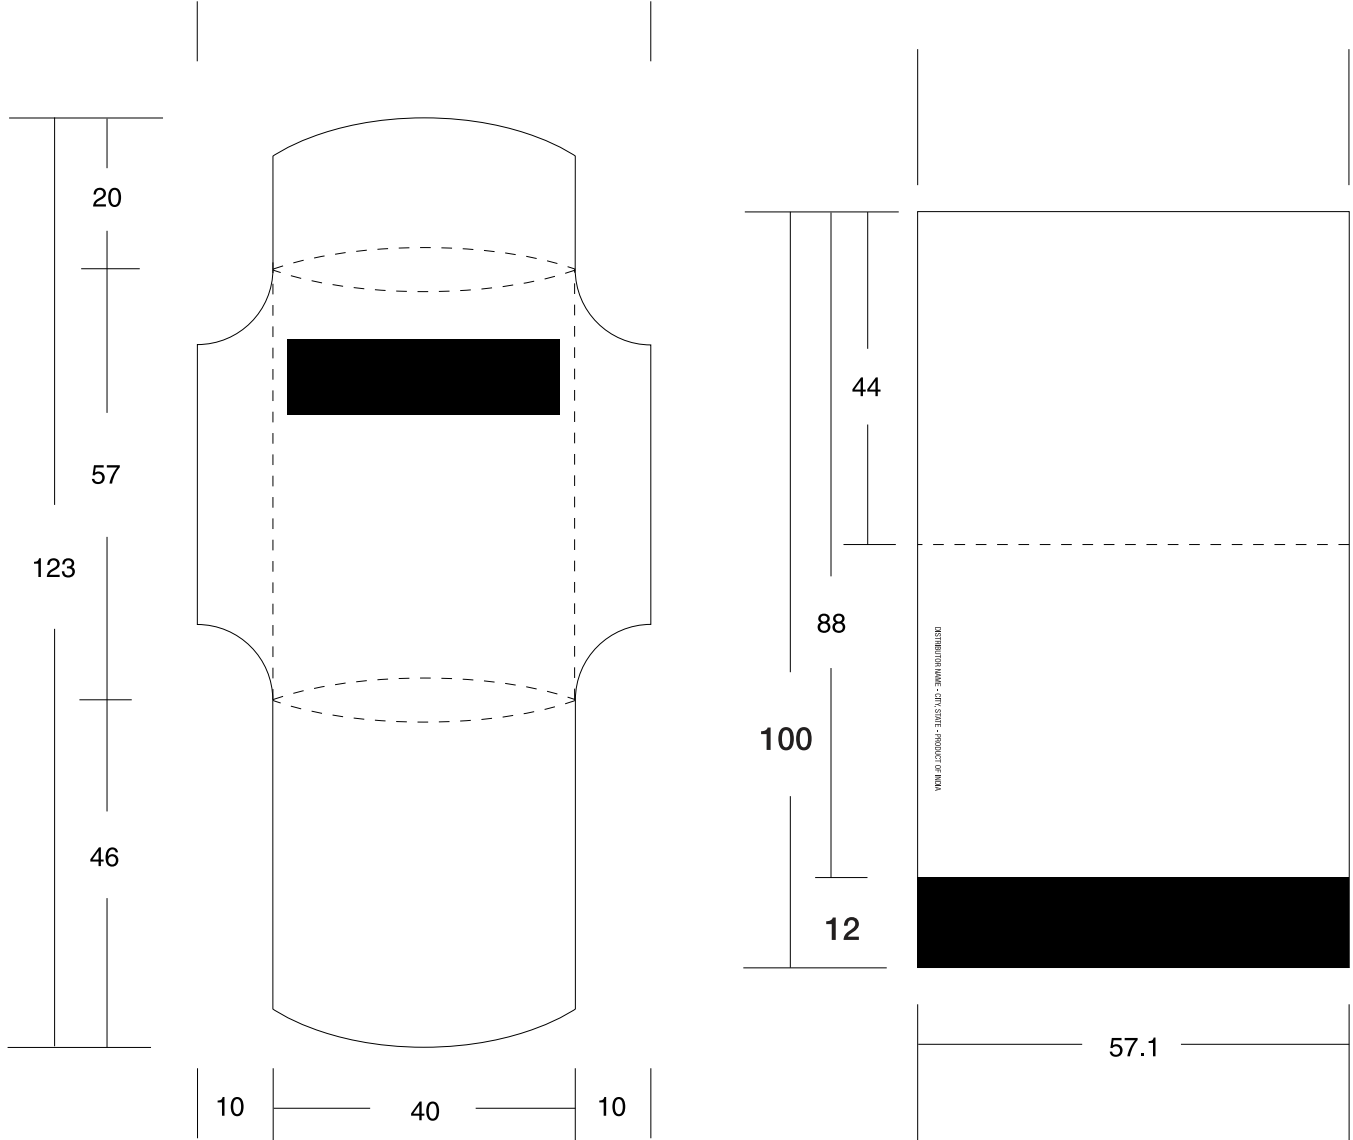

**Item # 1038**  
**Pillow Matchbox**  
 All measurements are in millimeters

- ### Art Guidelines
- Digital artwork must be Macintosh compatible.
  - Spot color jobs must be supplied as Adobe Illustrator files with all fonts converted to outlines & Pantone colors specified.
  - 4/color process jobs must be Photoshop compatible and supplied as a CMYK TIFF, EPS or JPEG file at 300 ppi.
  - One-color jobs must be supplied as Illustrator files or Photoshop compatible grayscale images at 300 ppi.
  - RGB colors, GIF files and other applications are not acceptable.