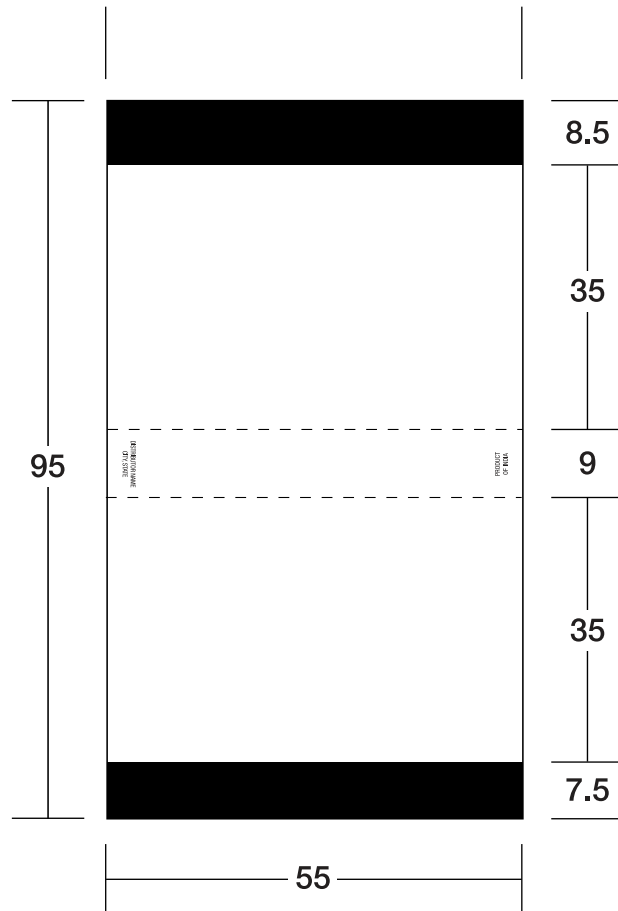

Item # 1020 Tiffany Matchbox

All measurements are in millimeters

Art Guidelines

- Digital artwork must be Macintosh compatible.
- Spot color jobs must be supplied as Adobe Illustrator files with all fonts converted to outlines & Pantone colors specified.
- 4/color process jobs must be Photoshop compatible and supplied as a CMYK TIFE, EPS or JPEG file at 300 ppi.
- One-color jobs must supplied as Illustrator files or Photoshop compatible grayscale images at 300 ppi.
- RGB colors, GIF files and other applications are not acceptable.