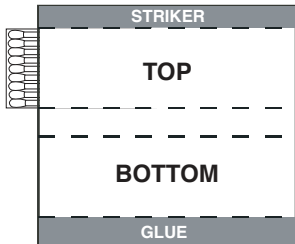

## Slender Matchbox – 3" Matches

**ORIENTATION  
OF MATCHES**

Image Area  
80 x 23 mm

**IMPORTANT PRODUCTION NOTE:**

This item is printed on a digital printer using a pre-made blank white matchbox. The image size is slightly smaller than the matchbox itself to allow for movement on press. There will be a white border on all 4 sides of your image. **That white border will shift slightly from side to side and top to bottom.** This is due to the fact that after assembly each matchbox can have slight variance in finished size. The picture to the right illustrates that potential variance in the white border.